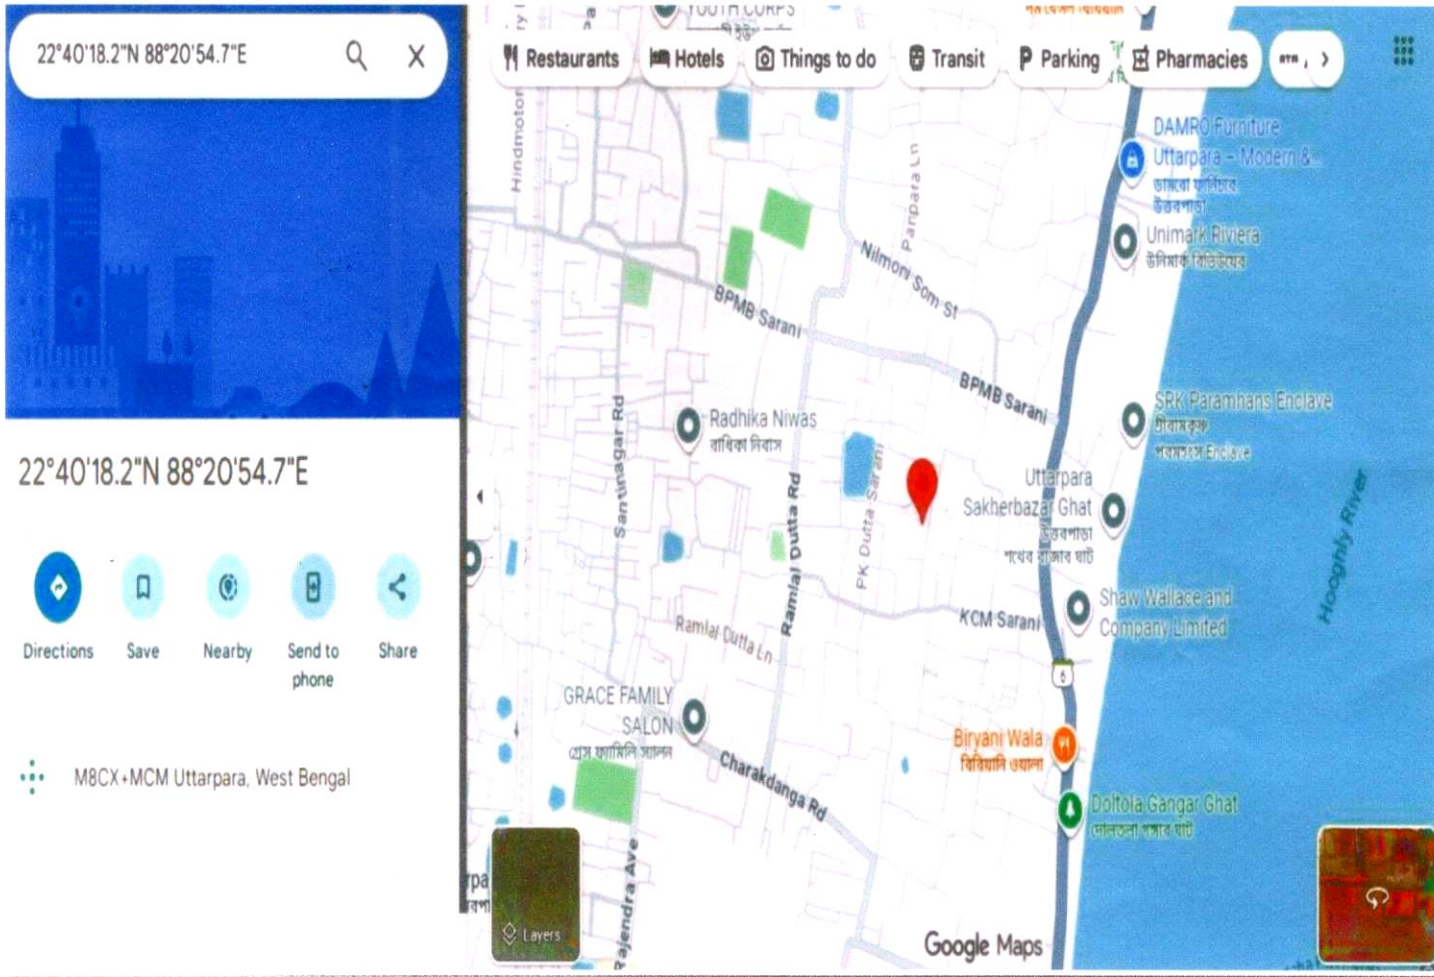

MAHA NEER NIRMAN

DEVELOPER, PROMOTER

GST NO 19AAVFM4039L1ZI

Project Location Details

MAHA NEER NIRMAN

Mitha Bahadur Partner
Sulon Roy Partner

158, KABI KIRANDHAN ROAD, P.O. BHADRAKALI DIST. HOOGHLY,
MOB NO 9432268499 / 8335003659